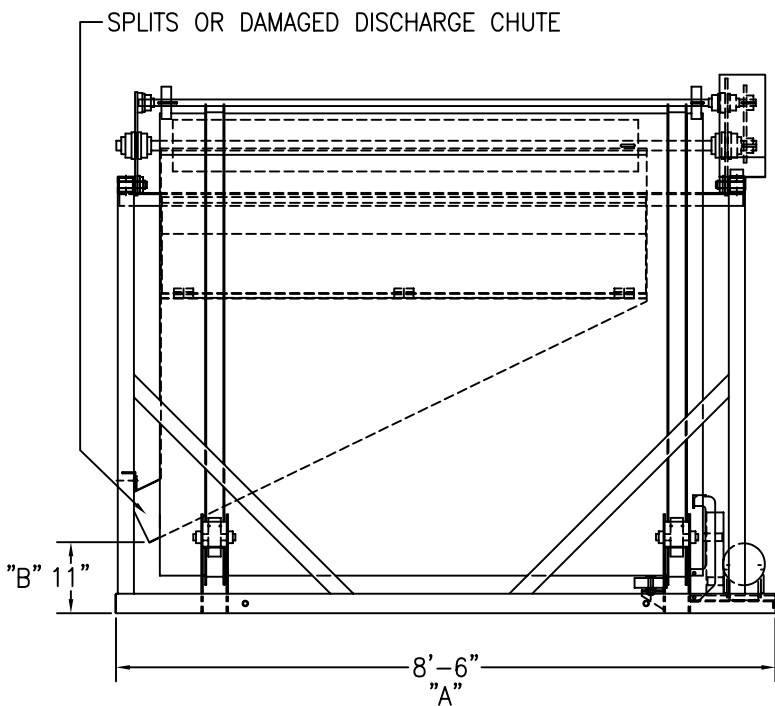

MODEL	A	B	C	D
84-4	8'-6"	11"	6'-6"	6'-11 1/2"
48-1	57 1/2"	8 1/4"	41"	46 1/2"

MODEL 84-4 A.I.M. PINSORTER

AMERICAN INTERNATIONAL MFG.  
 1230 FORTNA AVENUE  
 WOODLAND, CA 95776  
 (530) 666-2446