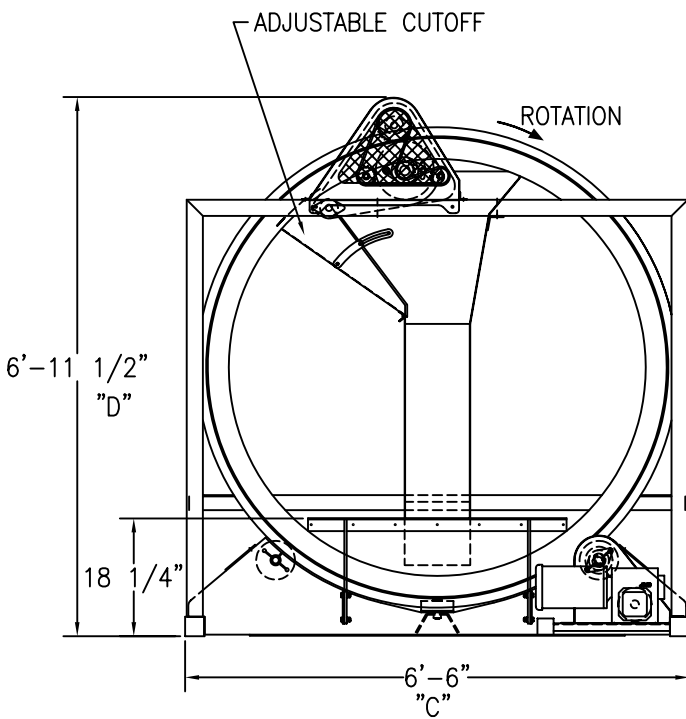

MODEL	A	B	C	D
84-4	8'-6"	11"	6'-6"	6'-11 1/2"
48-1	57 1/2"	8 1/4"	41"	46 1/2"

MODEL 84-4 A.I.M. PINSORTER

AMERICAN INTERNATIONAL MFG.  
 1230 FORTNA AVENUE  
 WOODLAND, CA 95776  
 (530) 666-2446