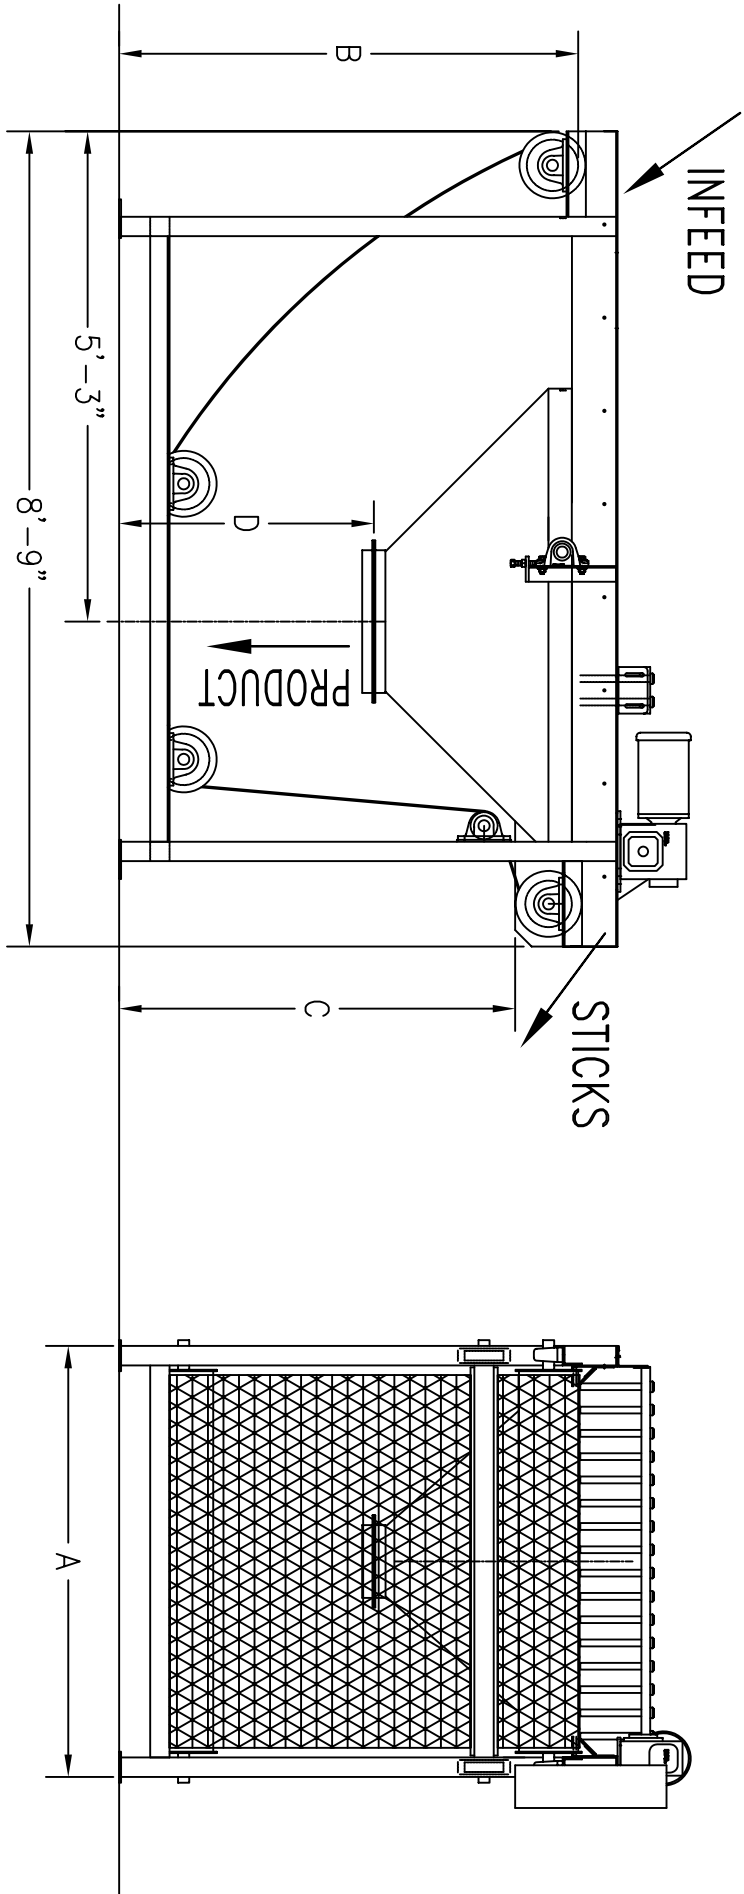

MODEL	A	B	C	D
60	67 1/2"	5'-6"	4'-7"	34"
48	55 1/2"	5'-0"	4'-1"	33"
36	43 1/2"	5'-0"	4'-1"	33"
30	37 1/2"	4'-6"	3'-7"	27"

A. I. M. DESTICKER

AMERICAN INTERNATIONAL MFG.  
 1230 FORTINA AVENUE  
 WOODLAND, CA 95776  
 (530)666-2446